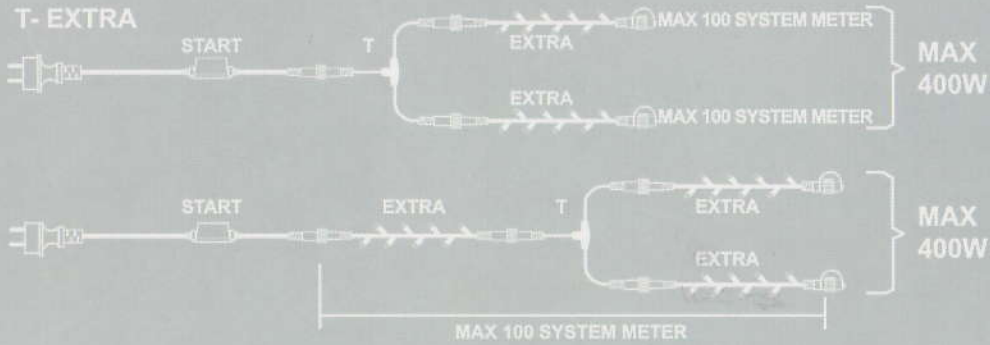

SYSTEM LED^{TM}

SYSTEM INFO MAX: 400W / 100 SYSTEM M.

WARM WHITE (WW)

DAY LIGHT (DL)

BLUE (B)

COOL LIGHT (CL)

AMBER (A)