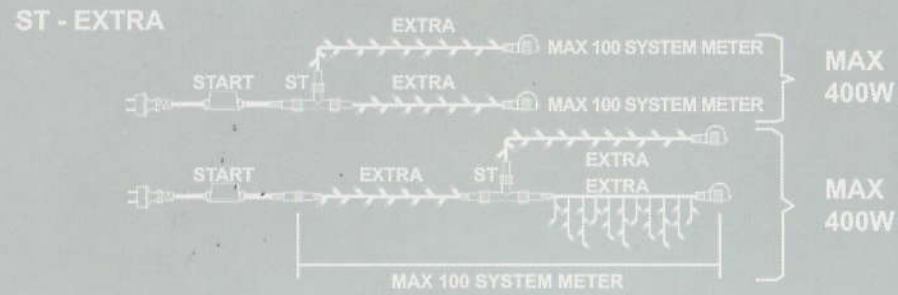

SYSTEM LED^{TM}

SYSTEM INFO MAX: 400W / 100 SYSTEM M.

WARM WHITE (WW)

DAY LIGHT (DL)

BLUE (B)

COOL LIGHT (CL)

AMBER (A)