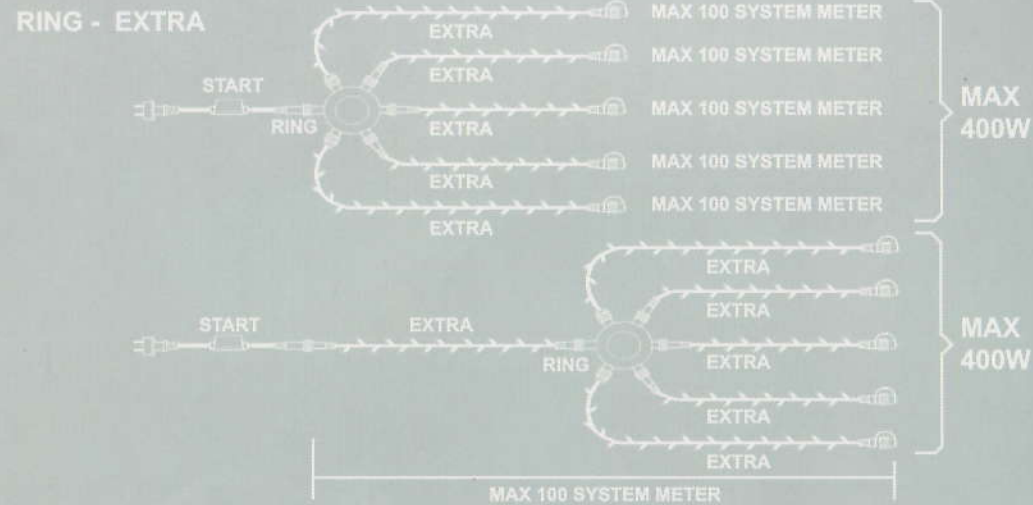

SYSTEM LED^{TM}

SYSTEM INFO MAX: 400W / 100 SYSTEM M.

WARM WHITE (WW)

DAY LIGHT (DL)

BLUE (B)

COOL LIGHT (CL)

AMBER (A)